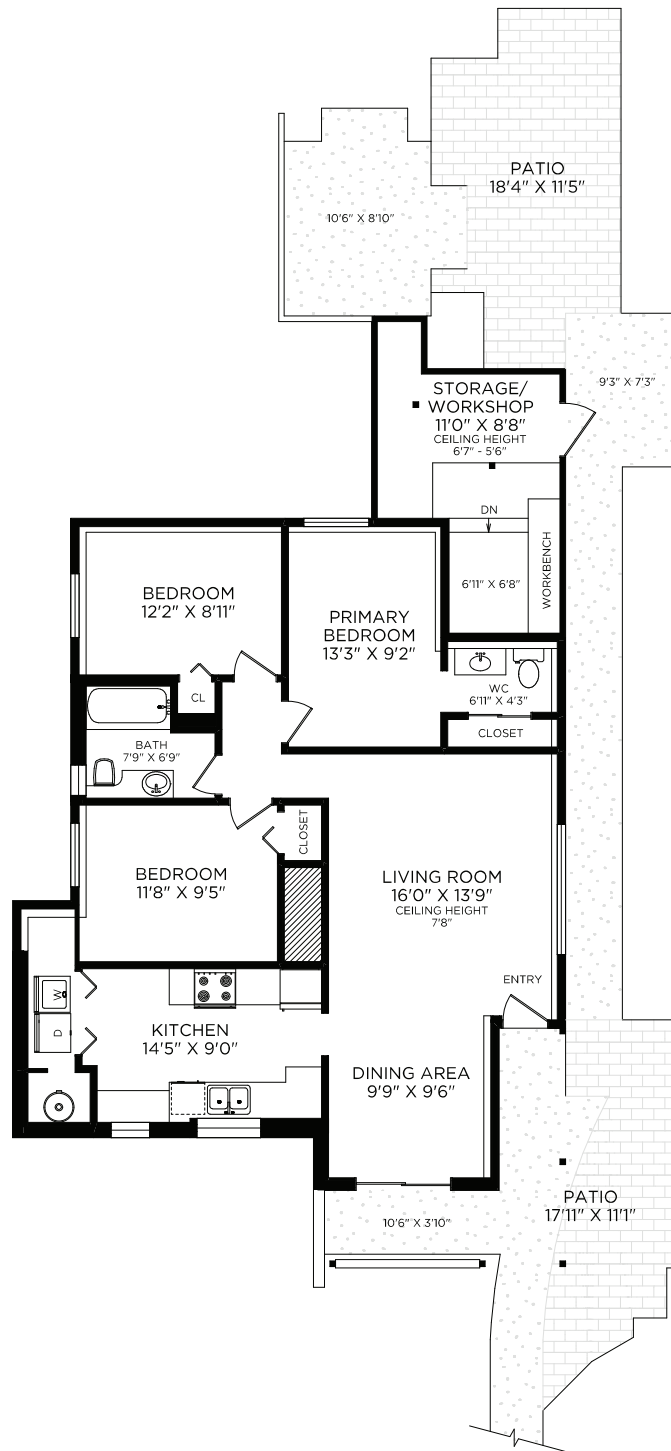

C-1156 CRAIGFLOWER ROAD

Document prepared for the exclusive use of:

Gordon Lee

MAIN FLOOR

Floor	Finished	Unfinished	Total	Other Areas	
Main	1083	37	1120	Workshop	164
Total	1083	37	1120	Patios	642
				Shed	76

REALFOTO

250 388 6998
orders@realfoto.ca

Measured 02/ 11 /2025 by T.M.

All information furnished regarding this property is from sources deemed reliable but no warranty or representation is made to the accuracy thereof. Purchaser to verify measurements if important.